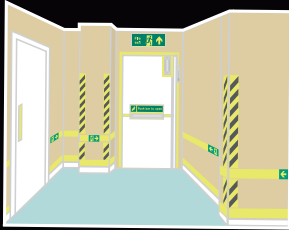

Photoluminescent Self Adhesive Tapes

JALITE AAA simply brilliant ...an immediate light source in darkness. A life may depend on it!

Manufactured in JALITE AAA Self Adhesive Vinyl

JALITE AAA Warning Tape for Obstacles & Dangerous Locations

Suggested application uses:
 WT0504 - Ideal for highlighting small fixtures, switch boxes, electricity and high voltage cupboards.
 WT1004 - For highlighting edges on furniture, small machinery, small industrial vehicles and uneven floor levels.
 WT0508 - Ideal for highlighting buttresses, large machinery, large industrial vehicles and restricted areas.
 WT1008 - Ideal for marking traffic routes for pedestrians within industrial environments.

Product code	Roll size	Product code	Roll size
WT0504	4cm x 5m	WT1004	4cm x 10m
WT0508	8cm x 5m	WT1008	8cm x 10m

JALITE AAA Shine & Glow Tape for Fire Equipment Location

Suggested application uses:
 SG0504 - Sufficient length for highlighting a fire hose recess/box or a portable fire extinguisher stand or fire hydrant.
 SG1004 - Ideal if highlighting more than one piece of fire equipment.
 SG0508 - For highlighting small fire point areas.
 SG1008 - For highlighting large fire point areas.

Product code	Roll size	Product code	Roll size
SG0504	4cm x 5m	SG1004	4cm x 10m
SG0508	8cm x 5m	SG1008	8cm x 10m

JALITE AAA Go-Tape for Emergency Equipment Location

Suggested application uses:
 GT0504 - Sufficient length for highlighting both sides of a free standing emergency eye wash station.
 GT1004 - For highlighting free standing emergency equipment, portable emergency equipment and first aid cupboards/boxes.
 GT0508 - Ideal for highlighting small, first aid station areas containing emergency equipment.
 GT1008 - Ideal for highlighting safe areas within premises for disabled occupants.