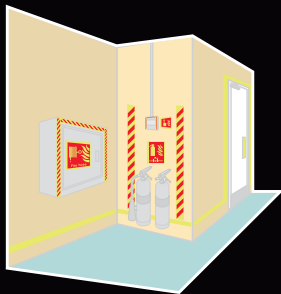

Photoluminescent Self Adhesive Tapes

JALITE AAA simply brilliant ...an immediate light source in darkness. A life may depend on it!

Manufactured in JALITE AAA Self Adhesive Vinyl

JALITE AAA Warning Tape for Obstacles & Dangerous Locations

Suggested application uses:
 WT0504 - Ideal for highlighting small fixtures, switch boxes, electricity and high voltage cupboards.
 WT1004 - For highlighting edges on furniture, small machinery, small industrial vehicles and uneven floor levels.
 WT0508 - Ideal for highlighting buttresses, large machinery, large industrial vehicles and restricted areas.
 WT1008 - Ideal for marking traffic routes for pedestrians within industrial environments.

Product code	Roll size	Product code	Roll size
WT0504	4cm x 5m	WT1004	4cm x 10m
WT0508	8cm x 5m	WT1008	8cm x 10m

JALITE AAA Shine & Glow Tape for Fire Equipment Location

Suggested application uses:
 SG0504 - Sufficient length for highlighting a fire hose recess/box or a portable fire extinguisher stand or fire hydrant.
 SG1004 - Ideal if highlighting more than one piece of fire equipment.
 SG0508 - For highlighting small fire point areas.
 SG1008 - For highlighting large fire point areas.

Product code	Roll size	Product code	Roll size
SG0504	4cm x 5m	SG1004	4cm x 10m
SG0508	8cm x 5m	SG1008	8cm x 10m

JALITE AAA Go-Tape for Emergency Equipment Location

Suggested application uses:
 GT0504 - Sufficient length for highlighting both sides of a free standing emergency eye wash station.
 GT1004 - For highlighting free standing emergency equipment, portable emergency equipment and first aid cupboards/boxes.
 GT0508 - Ideal for highlighting small, first aid station areas containing emergency equipment.
 GT1008 - Ideal for highlighting safe areas within premises for disabled occupants.